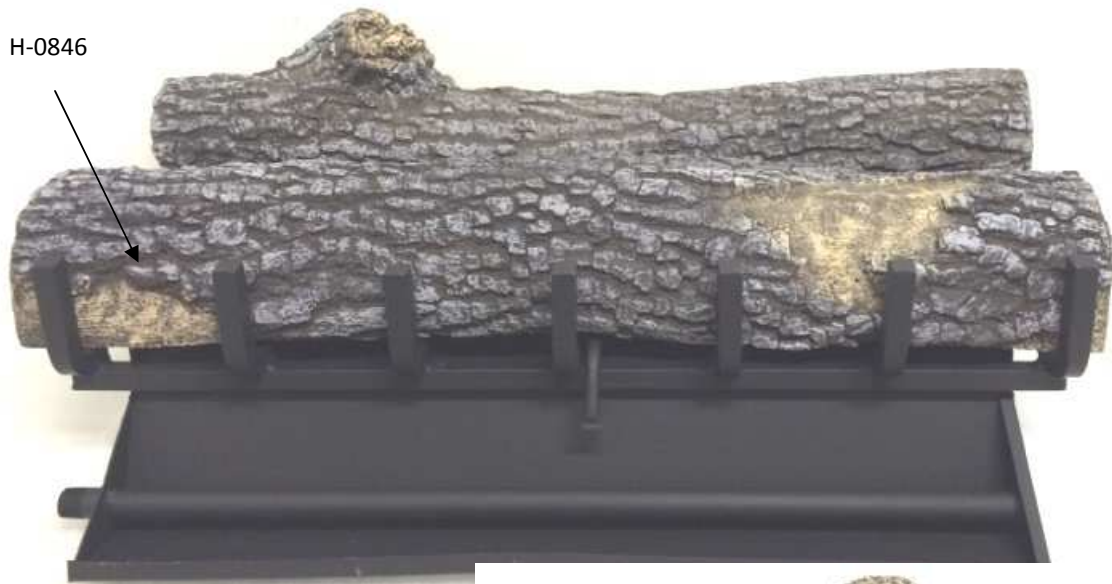

Step 2: Place the front log (H-0846) in the configuration of your choice as shown below.