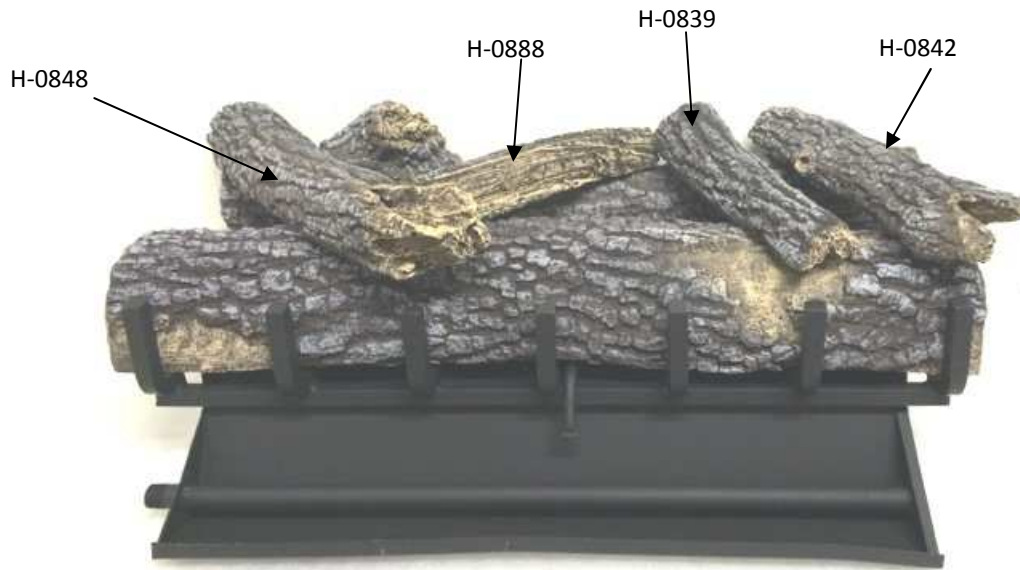

LIVE OAK 30"

Step 3: Place logs H-0848, H-0888, H-0839 & H-0842