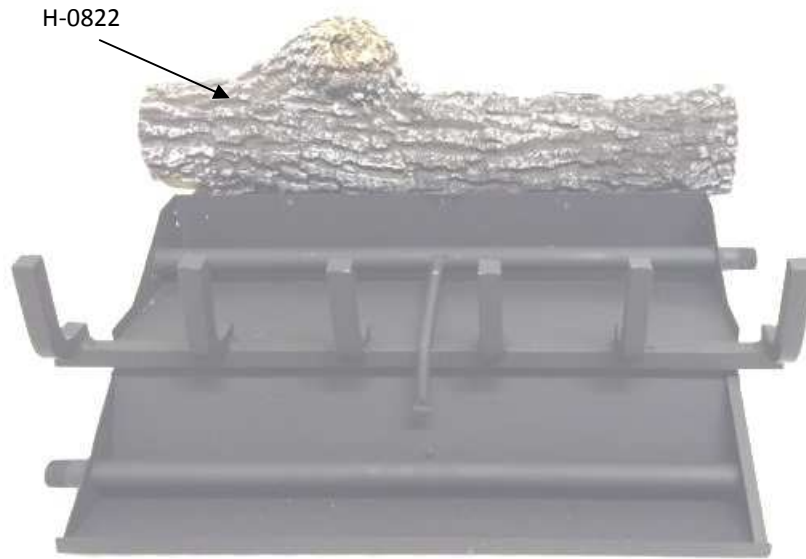

LIVE OAK 24"

The Live Oak log set is designed for multiple configurations. As shown below the Front log is reversible. The diagrams depict only one option but many of the logs are reversible and it is a matter of the customer preference as to how to place the logs.

Step 1: Place the back log (H-0822) as shown below.