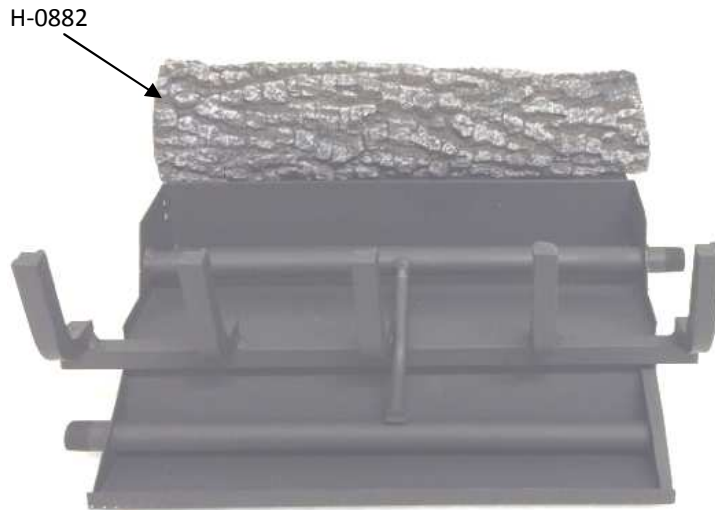

LIVE OAK 18"

The Live Oak log set is designed for multiple configurations. As shown below the Front log is reversible. The diagrams depict only one option but many of the logs are reversible and it is a matter of the customer preference as to how to place the logs.

Step 1: Place the back log (H-0882) as shown below.