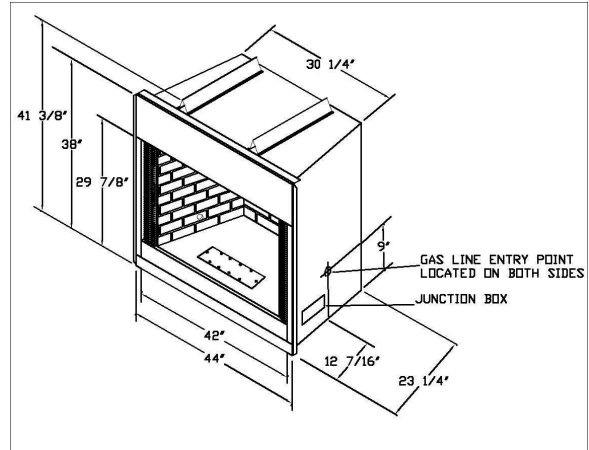

## GUIDELINE DIMENSIONS FOR CORNER APPLICATION

HVF36-BB

HVF42-BB

# FIREBOX & FRAMING DIMENSIONS

**HVF36-BB**

**HVF42-BB**

Fireplace Model #	HVF36BB	HVF42BB
<b>Inner Dimensions</b>		
Height of rear wall	22"	22 1/2"
Width of front opening	29 1/2"	35 1/2"
Width of rear wall	25"	25"
Depth	18 1/2"	18 1/4"