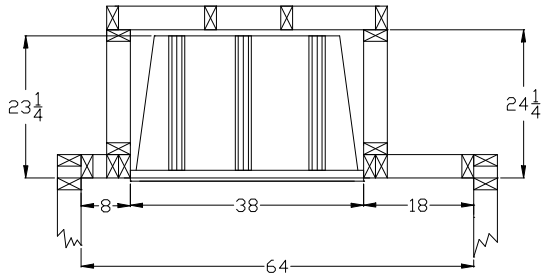

CLEARANCES

COMBUSTIBLE SIDE WALL INSTALLATION

HVF36-BB