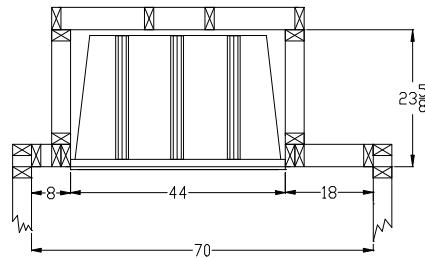

COMBUSTIBLE SIDE WALL INSTALLATION

HVF42-BB