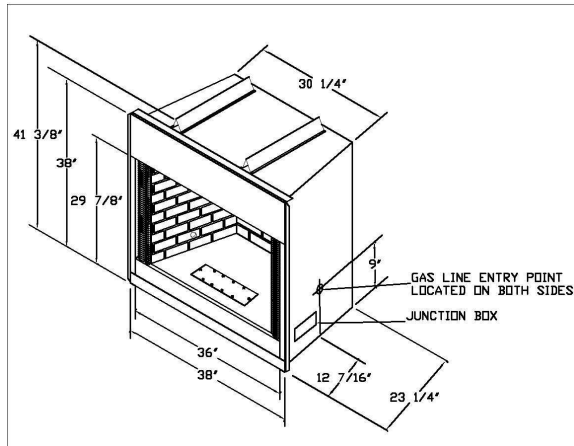

## GUIDELINE DIMENSIONS FOR CORNER APPLICATION

HVF36-BB

HVF42-BB

# FIREBOX & FRAMING DIMENSIONS

**HVF36-BB**

**HVF42-BB**

Fireplace Model #	HVF36BB	HVF42BB
<b>Inner Dimensions</b>		
Height of rear wall	22"	22 1/2"
Width of front opening	29 1/2"	35 1/2"
Width of rear wall	25"	25"
Depth	18 1/2"	18 1/4"