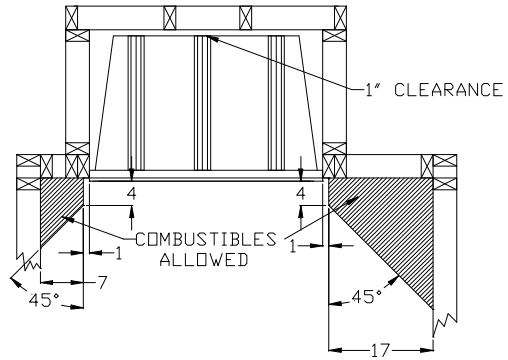

COMBUSTIBLE SIDE WALL PLACEMENT

FOR HVF36-BB & HVF42-BB