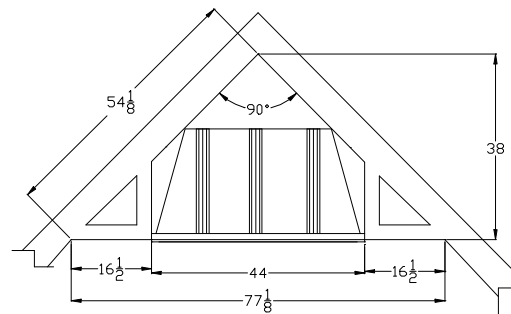

# FIREBOX & FRAMING DIMENSIONS

**HVF36-BB**

**HVF42-BB**

Fireplace Model #	HVF36BB	HVF42BB
<b>Inner Dimensions</b>		
Height of rear wall	22"	22 1/2"
Width of front opening	29 1/2"	35 1/2"
Width of rear wall	25"	25"
Depth	18 1/2"	18 1/4"