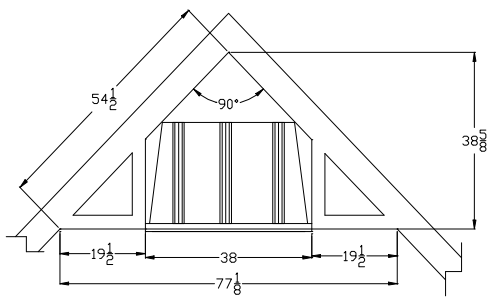

GUIDELINE DIMENSIONS FOR CORNER APPLICATION

HVF36-BB